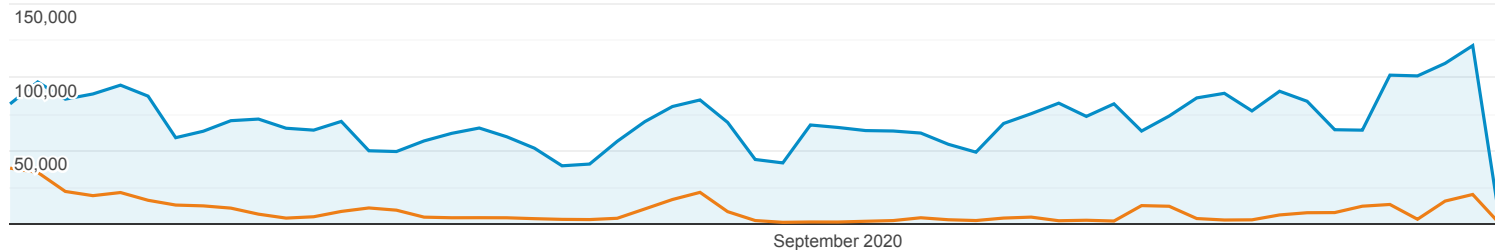

## P4 - All Sites (platform=Planet 4)

Aug 2, 2020 - Sep 25, 2020

**P4 Landing - All Sites**  
29.95% Sessions

**P4 Landing - Search Page (lan=en/ko)**  
3.60% Sessions

NRO

● Pageviews (P4 Landing - All Sites) ● Pageviews (P4 Landing - Search Page (lan=en/ko))

Page path level 1	Pageviews	Sessions	% Sessions with Search
<b>P4 Landing - All Sites</b>	<b>3,852,736</b> % of Total: 28.30% (13,614,358)	<b>2,545,679</b> % of Total: 29.95% (8,498,487)	<b>13.48%</b> Avg for View: 4.40% (206.29%)
<b>P4 Landing - Search Page (lan=en/ko)</b>	<b>487,988</b> % of Total: 3.58% (13,614,358)	<b>305,655</b> % of Total: 3.60% (8,498,487)	<b>99.92%</b> Avg for View: 4.40% (2,170.28%)
1. /international/			
P4 Landing - All Sites	<b>627,838</b> (16.30%)	382,501 (15.03%)	37.07%
P4 Landing - Search Page (lan=en/ko)	<b>198,335</b> (40.64%)	128,887 (42.17%)	100.00%
2. /brasil/			
P4 Landing - All Sites	<b>316,675</b> (8.22%)	232,143 (9.12%)	1.36%
P4 Landing - Search Page (lan=en/ko)	<b>756</b> (0.15%)	597 (0.20%)	100.00%
3. /indonesia/			
P4 Landing - All Sites	<b>269,992</b> (7.01%)	197,917 (7.77%)	0.44%
P4 Landing - Search Page (lan=en/ko)	<b>577</b> (0.12%)	159 (0.05%)	25.16%
4. /mexico/			
P4 Landing - All Sites	<b>268,340</b> (6.96%)	207,031 (8.13%)	1.11%
P4 Landing - Search Page (lan=en/ko)	<b>219</b> (0.04%)	139 (0.05%)	100.00%
5. /thailand/			
P4 Landing - All Sites	<b>221,438</b> (5.75%)	165,143 (6.49%)	0.24%
P4 Landing - Search Page (lan=en/ko)	<b>60</b> (0.01%)	20 (0.01%)	100.00%
6. /argentina/			
P4 Landing - All Sites	<b>185,281</b> (4.81%)	114,639 (4.50%)	2.24%
P4 Landing - Search Page (lan=en/ko)	<b>40</b> (0.01%)	40 (0.01%)	100.00%
7. /new-zealand/			
P4 Landing - All Sites	<b>178,933</b> (4.64%)	110,520 (4.34%)	27.19%